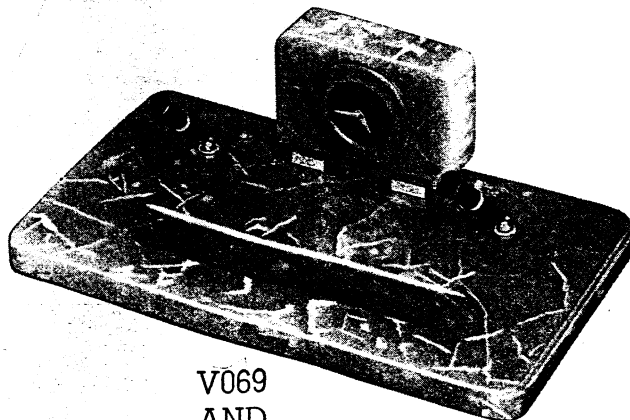

V169
AND
V169-563

T119

T047

T087

V079

V069
AND
V069-560

V079 CABON. Black and chromium lamp, black Carrara base with pencil groove. 8 x 14 x 8 inches high. With two LIFETIME Pens \$50.00.

All Gold Trimmed Desk Sets shown with LIFETIME Pens also available with AUTOGRAPH LIFETIME Pens for facsimile signature engraving (see page 14) \$8.00 additional per pen.